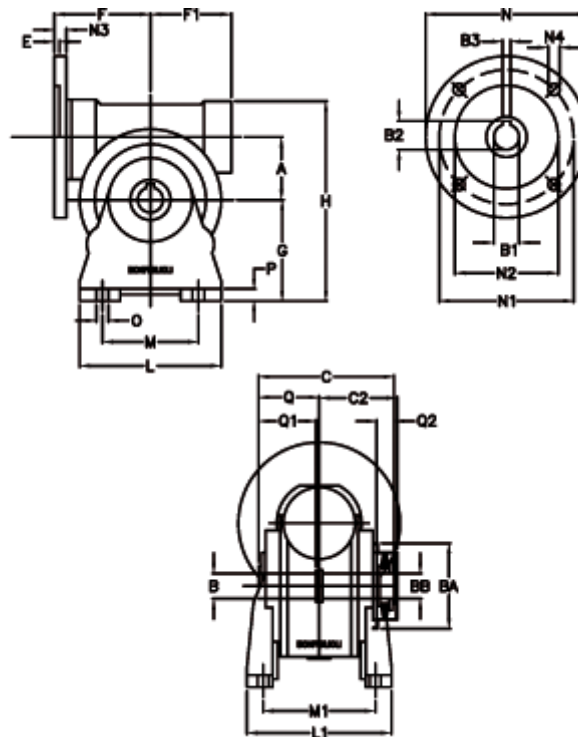

Article number: 390204400722336

Description: Worm Gear with Torque Limiter
VF 44-L2-A-7-P63B14

Measures

a = 44.60	C2 = 48	L1 = 98.0	O = 8.5
B = 18	Description = VF 44A-xx-63B14	m = 52	P = 10
B1 E7 = 11	E = 2.0	M1 = 81.0	Q = 32.0
B2 = 12.8	F = 65	N = 90	Q1 = 32
B3 H9 = 4	F1 = 54	N1 = 75	Q2 = 12
BA = 40	g = 72	N2 = 60	
BB H7 = 11	H = 143	N3 = 8.0	
C = 79	L = 90	N4 = 5,5	